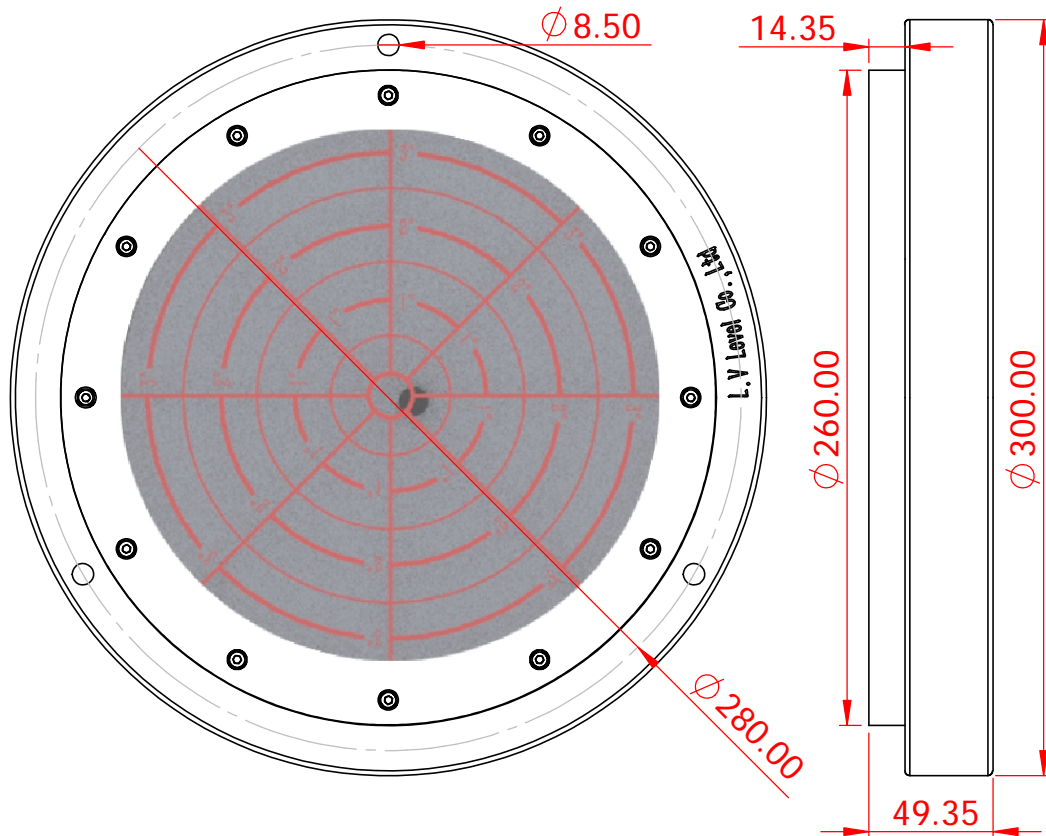

NOTES:

Ball Inclinator, $\pm 3^\circ$, liquid filled.
 Black Silicon Nitride ball, 14.3mm
 Temperature range: -10 to 50 °C
 Visibility black lines and numbers

SYMBOL

Liu

REVISION RECORD

Drawn

DATE

2019-08-31

L.V Level Co.,Ltd

www.level-tool.com
sail@level-tool.com

Unless Otherwise Specified:Units: mm
 Tolerances: XX. ± 1.0 | XX.X ± 0.25 | XX.XX ± 0.1

TITLE: Subsea bullseye level

MATERIAL:

Housing: Aluminium

SCALE: 1:1

DRAWN BY:

liu

DATE: 2019-08-31

DRAWING NUMBER

SBL-5886-3