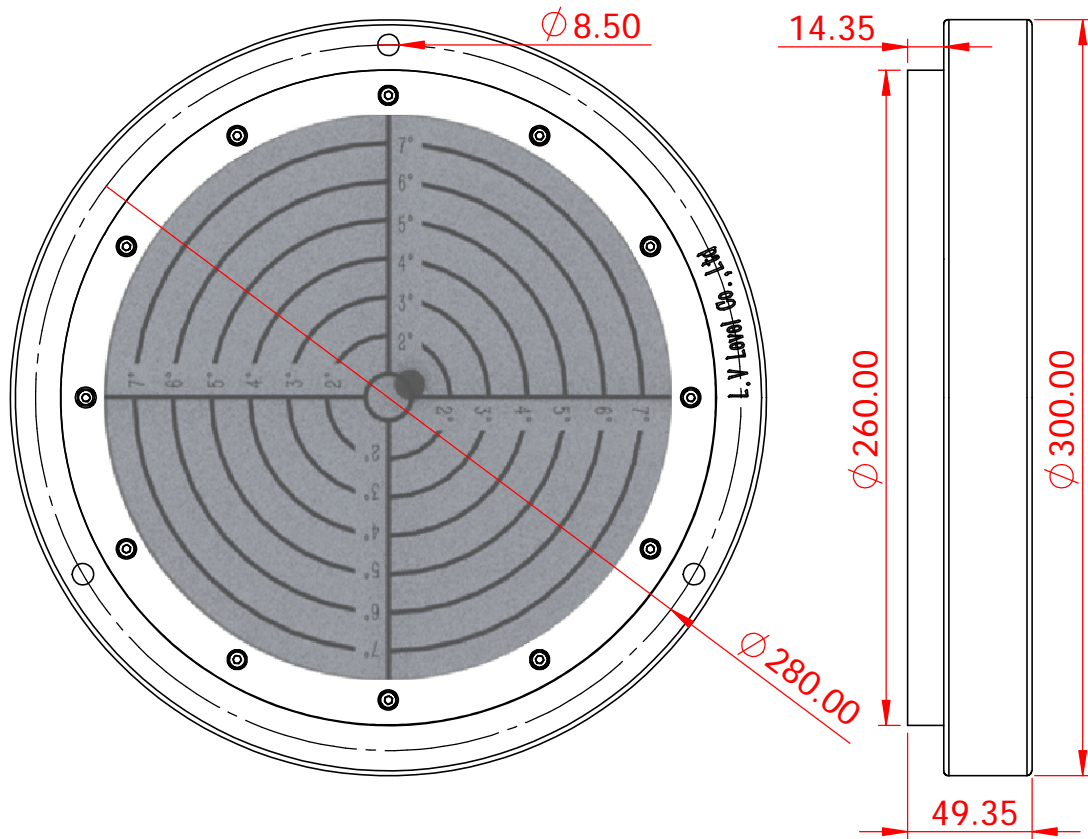

NOTES:

Ball Inclinometer, $\pm 7^\circ$, liquid filled.
 Black Silicon Nitride ball, 14.3mm
 Temperature range: -10 to 50 °C
 Visibility black lines and numbers

SYMBOL

Liu

REVISION RECORD

Drawn

DATE

2019-05-10

L.V Level Co.,Ltd

www.level-tool.com
sail@level-tool.com

Unless Otherwise Specified:Units: mm
 Tolerances: XX. ± 1.0 | XX.X ± 0.25 | XX.XX ± 0.1

TITLE: Subsea bullseye level

MATERIAL:

Housing: Aluminium

SCALE: 1:1

DRAWN BY:

liu

DATE: 2019-05-10

DRAWING NUMBER

SBL-5886