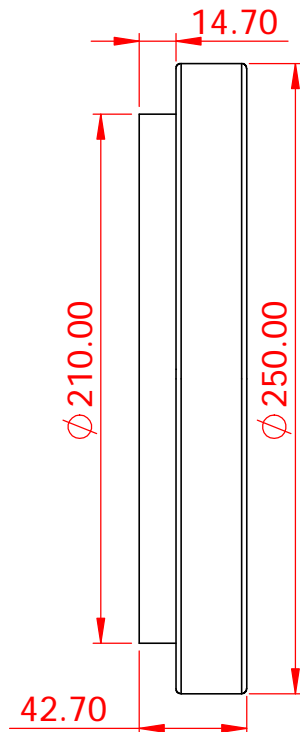

**NOTES:**

Ball Inclinator, ±10°, liquid filled.  
 Black Ceramic Ball, Ø14mm  
 Temperature range: -10 to 50 °C  
 Visibility black lines and numbers

**SYMBOL**

Liu

**REVISION RECORD**

Drawn

**DATE**

2014-01-10

**L.V Level Co.,Ltd**

[www.level-tool.com](http://www.level-tool.com)  
[sail@level-tool.com](mailto:sail@level-tool.com)

Unless Otherwise Specified:Units: mm  
 Tolerances: XX. ± 1.0 | XX.X ± 0.25 | XX.XX ± 0.1

**TITLE:** Subsea bullseye level

**MATERIAL:**  
 Vial: Ceramics  
 Housing: Aluminium

**SCALE:** 1:1

**DRAWN BY:**

liu

**DATE:** 2014-01-10

**DRAWING NUMBER**

SBL5648-5