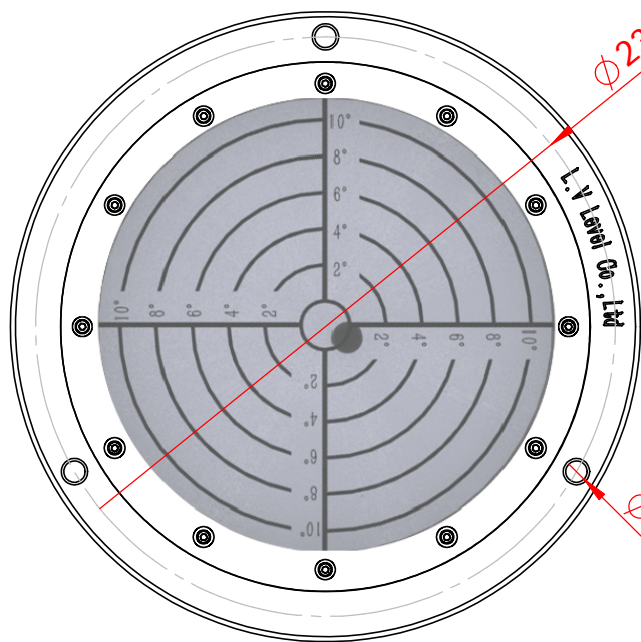

**NOTES:**

Ball Inclinator, ±10°, liquid filled.  
 Black Ceramic Ball, Ø14mm  
 Temperature range: -10 to 50 °C  
 Visibility black lines and numbers

**SYMBOL**

Liu

**REVISION RECORD**

Drawn

**DATE**

2014-01-10

**L.V Level Co.,Ltd**

[www.level-tool.com](http://www.level-tool.com)  
[sail@level-tool.com](mailto:sail@level-tool.com)

Unless Otherwise Specified:Units: mm  
 Tolerances: XX. ± 1.0 | XX.X ± 0.25 | XX.XX ± 0.1

**TITLE:** Subsea bullseye level

**MATERIAL:**  
 Vial: Ceramics  
 Housing: Aluminium

**SCALE:** 1:1

**DRAWN BY:**

liu

**DATE:** 2014-01-10

**DRAWING NUMBER**

SBL5648-5