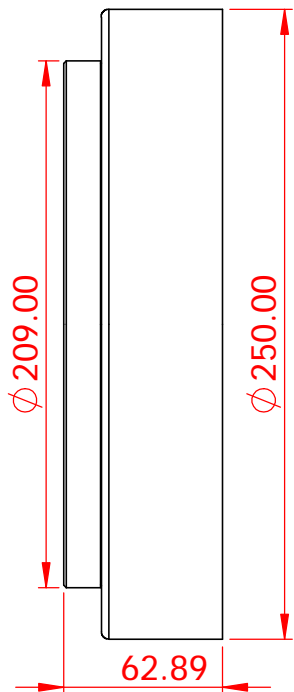

NOTES:

Ball Inclinator, $\pm 3^\circ$, liquid filled.
 Black Ceramic Ball, $\varnothing 14\text{mm}$
 Temperature range: -10 to 50°C
 Visibility black lines and numbers;

SYMBOL

REVISION RECORD

DATE

Liu

Drawn

2014-07-10

 **L.V Level Co.,Ltd**
www.level-tool.com
sail@level-tool.com

Unless Otherwise Specified:Units: mm
 Tolerances: XX. ± 1.0 | XX.X ± 0.25 | XX.XX ± 0.1

MATERIAL:
 Vial: Ceramics
 Housing: Aluminium

DRAWN BY:
 liu

DATE: 2014-07-10

DRAWING NUMBER

TITLE: Subsea bullseye level

SCALE: 1:1

SBL5648-4