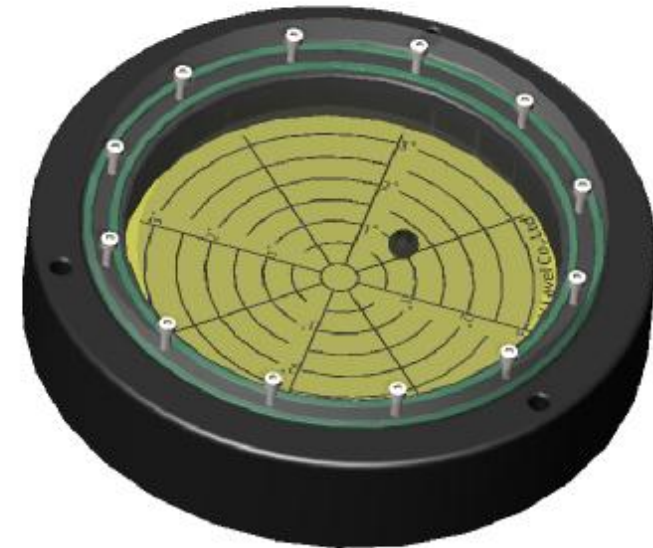

NOTES:

Ball Inclinator, $\pm 3^\circ$, liquid filled.
 Black Ceramic Ball, $\varnothing 14\text{mm}$
 Temperature range: -10 to 50°C
 Visibility black lines and numbers;

SYMBOL

REVISION RECORD

DATE

Liu

Drawn

2014-07-10

 **L.V Level Co.,Ltd**
www.level-tool.com
sail@level-tool.com

Unless Otherwise Specified:Units: mm
 Tolerances: XX. ± 1.0 | XX.X ± 0.25 | XX.XX ± 0.1

MATERIAL:
 Vial: Ceramics
 Housing: Aluminium

DRAWN BY:
 liu

DATE: 2014-07-10

DRAWING NUMBER

TITLE: Subsea bullseye level

SCALE: 1:1

SBL5648-4