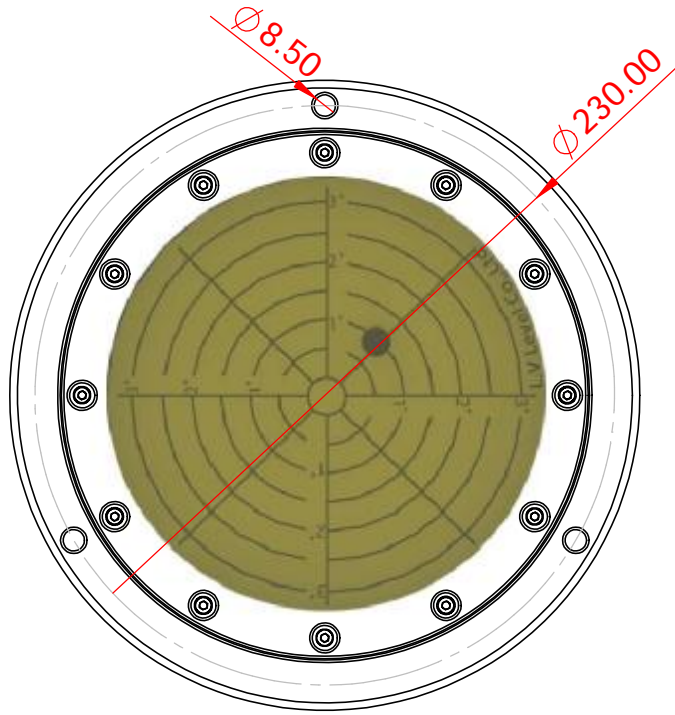

NOTES:

Ball Inclinator, $\pm 3^\circ$, liquid filled.
 Black Ceramic Ball, $\varnothing 14\text{mm}$
 Temperature range: -10 to 50°C
 Visibility black lines and numbers;

SYMBOL

REVISION RECORD

DATE

Liu

Drawn

2014-07-10

 **L.V Level Co.,Ltd**
www.level-tool.com
sail@level-tool.com

Unless Otherwise Specified:Units: mm
 Tolerances: XX. ± 1.0 | XX.X ± 0.25 | XX.XX ± 0.1

MATERIAL:
 Vial: Ceramics
 Housing: Aluminium

DRAWN BY:
 liu

DATE: 2014-07-10

DRAWING NUMBER

TITLE: Subsea bullseye level

SCALE: 1:1

SBL5648-4