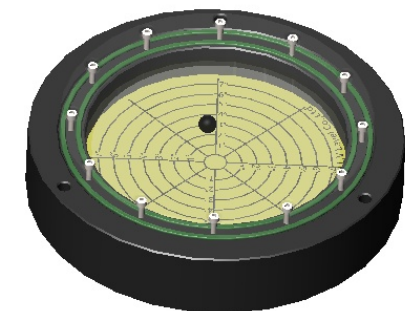

NOTES:

Ball Inclinator, $\pm 7^\circ$, liquid filled.
 Black Ceramic Ball, $\varnothing 14\text{mm}$
 Temperature range: -20 to 50°C
 Visibility black lines and numbers

SYMBOL

Liu

REVISION RECORD

Drawn

DATE

2014-11-10

 **L.V Level Co.,Ltd**
www.level-tool.com
sail@level-tool.com

Unless Otherwise Specified:Units: mm
 Tolerances: XX. ± 1.0 | XX.X ± 0.25 | XX.XX ± 0.1

MATERIAL:
 Vial: Ceramics
 Housing: Aluminium

DRAWN BY:

liu

DATE: 2014-11-10

DRAWING NUMBER

TITLE: Subsea bullseye level

SCALE: 1:1

SBL5648-2