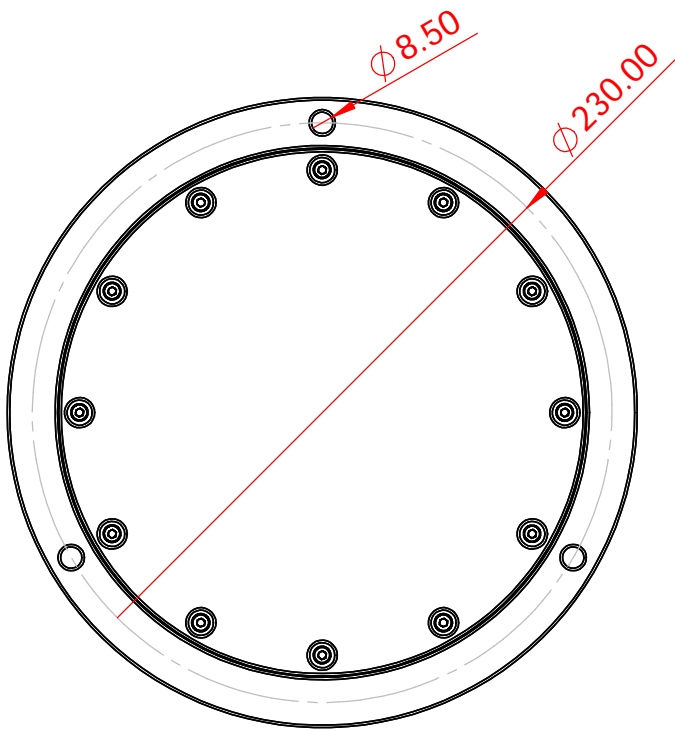

NOTES:

Ball Inclinator, $\pm 7^\circ$, liquid filled.
 Black Ceramic Ball, $\varnothing 14\text{mm}$
 Temperature range: -20 to 50°C
 Visibility black lines and numbers

SYMBOL

Liu

REVISION RECORD

Drawn

DATE

2014-11-10

 **L.V Level Co.,Ltd**
www.level-tool.com
sail@level-tool.com

Unless Otherwise Specified:Units: mm
 Tolerances: XX. ± 1.0 | XX.X ± 0.25 | XX.XX ± 0.1

MATERIAL:
 Vial: Ceramics
 Housing: Aluminium

DRAWN BY:

liu

DATE: 2014-11-10

DRAWING NUMBER

TITLE: Subsea bullseye level

SCALE: 1:1

SBL5648-2