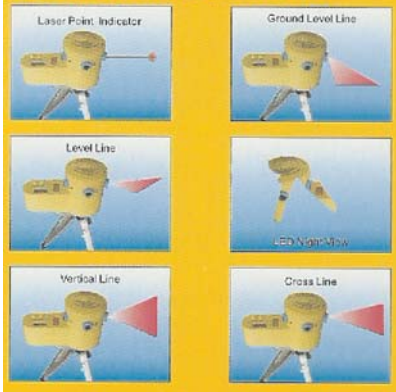

## Multi-Function Laser leveler

This is LV-06 Multi-function Laser Leveler with Tripod, which is ideal for installing shelves, cabinets, tiles, false ceilings, hanging pictures, laying flooring, hanging wallpaper and more.

## Model: LV06

- Red laser wave length: 650~680nm
- Accuracy: +/-0.5mm
- With White LED light included
- Functions/Modes: Laser Pointer, Indication point, Cross hair, Ground Level Line, Level Line, Vertical Line, Water Surface, Cross Line
- Powered by 3 x AG3 batteries (included)
- Comes with tripod